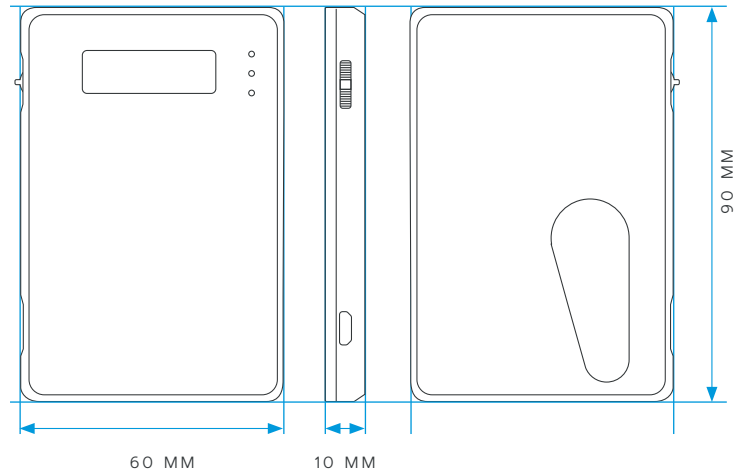

## DIMENSIONS & WEIGHT

Packaging: H44 x W94 x L107 mm / 140 gr. incl. accessories (46 gr. only AirID)