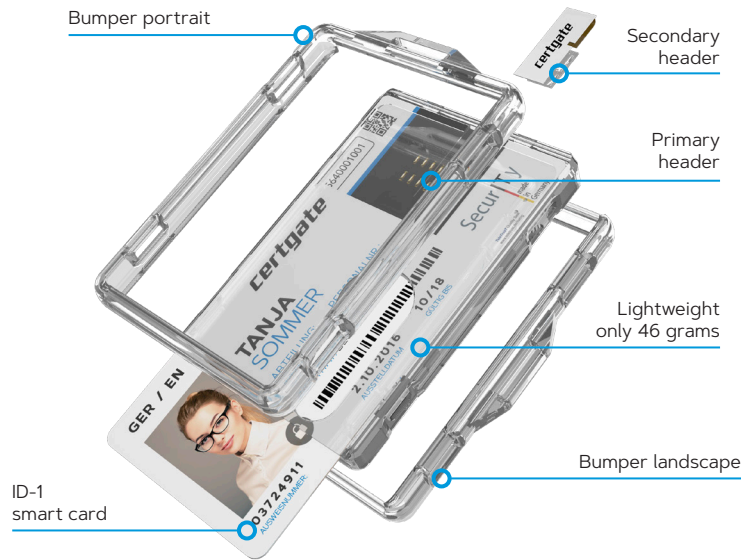

## YOUR ADVANTAGE

- ✓ Device independent through Bluetooth connections
- ✓ One card reader for multiple computers/smartphones
- ✓ For NFC, smart card can remain in the AirID
- ✓ Integrated distance log-out
- ✓ Simple operation
- ✓ Long battery life
- ✓ Future-proof through Bluetooth Version 5
- ✓ Robust housing for landscape & portrait format
- ✓ Compatible with any smart card print (landscape, portrait, front & back)

## SUPPORTED PLATFORMS

Windows 10

macOS

iOS

Android

Linux

Windows 7

## DIMENSIONS & WEIGHT

Packaging: H44 x W94 x L107 mm / 140 gr. incl. accessories (46 gr. only AirID)